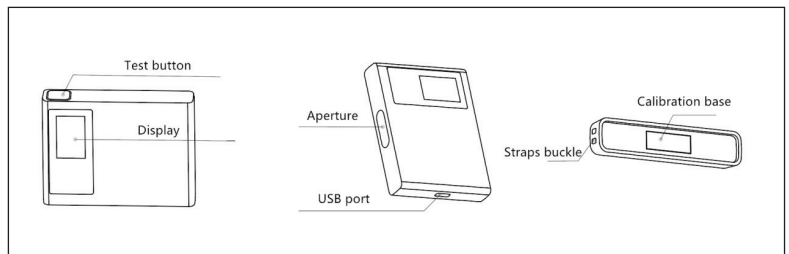

YG 60 Gloss Meter

FEATURES

- Small – Only 80 grams weight, size as small as name card
- Accurate – Passed metrological certification
- Fast – Single measure time less than 1S
- Long – Continuous measure 10000 times after recharge
- Auto Calibration – no need for manual calibration, measure immediately after power on, intelligent
- Calibration base – Anti-pollution, calibration at any time, to ensure long-term accuracy.

OPTIONAL PROBE SELECTION

Modle	YG60 SE	YG60 Pro	YG60 Max
Calibration		Automatic	
Measure Angle		600	
Parameter		Gloss (GU)	
Aperture		23 x 7 mm	
Measure range	0-200 GU	0-1000 GU	0-1200 GU
Stability	1 GU		0-100:0.1GU;> 100:1GU
Repeatability	1	0.2 / 0.2%	0.1 / 0.1%
Measure time		Less than 1s	
Battery	Rechargeable, 5000 times continuous tests	Rechargeable, 10000 times continuous tests	Rechargeable, 12000 times continuous tests
Display		IPS full color screen, 1.35 x 240, 1.14 inch	
Interface	USB		USB, Bluetooth
Working temperature		0400C	
Humidity		< 85%, with no condensation	
Accessories		USB cable, Straps, Manual, Calibration base, Cleaning cloth	
Weight	80g		116g
Size		84mm x 70mm x 17mm	