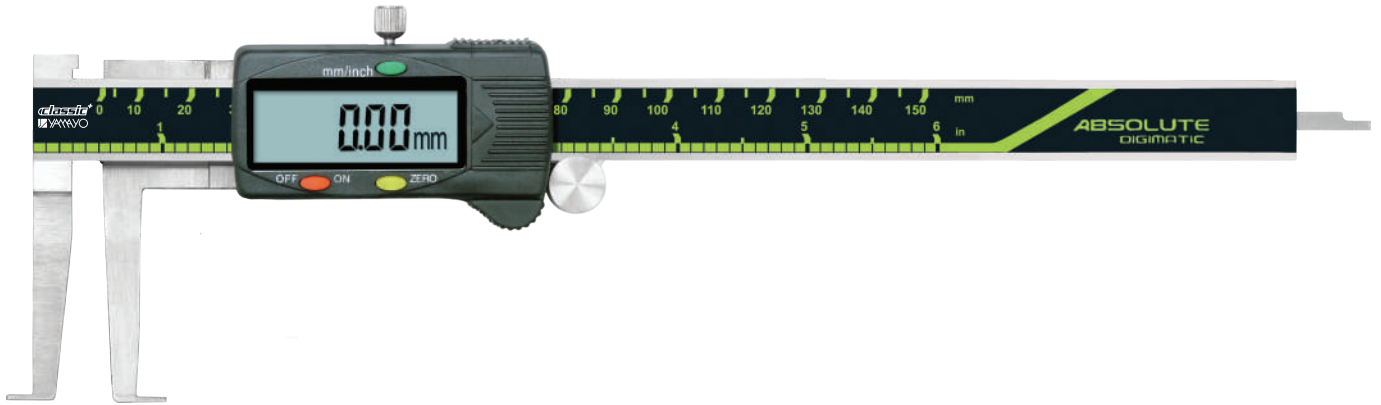

# Digimatic Inside Knife Edge Point Type Calipers

## FEATURES

- Designed for inside groove measurements
- Power supply: One LR44 battery
- Function: On/Off, Origin (Zero setting), Data output, inch/mm.
- Made of stainless steel

## SPECIFICATIONS & DIMENSIONS

Order No.	Range	Resolution	Accuracy ( $\pm$ )	L	a	b	c	d	e	(mm)
157-150	14-150mm	0.01mm/0.0005"	0.05mm	240	30	10	1	16	5	
157-200	15-200mm	0.01mm/0.0005"	0.05mm	290	40	10	1	16	5	
157-300	17-300mm	0.01mm/0.0005"	0.06mm	400	50	12	1.5	17	5	