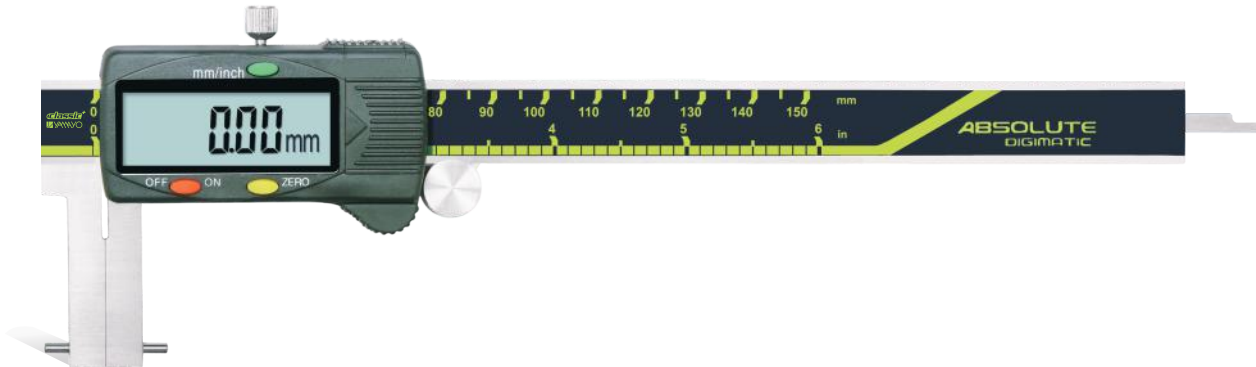

Digimatic Inside Point Type Calipers

FEATURES

- Designed for inside groove measurements.
- Function: On/Off, Origin(Zero Setting), Data Output, inch/mm.
- Power Supply: One SR44 or LR44 Battery.
- Made of Stainless Steel.

SPECIFICATIONS & DIMENSIONS

Order No.	Range	Resolution	Accuracy (\pm)	a	b	c	d	e	f	L
155-150	24-150mm	0.01mm/0.0005"	0.04mm	30	3	12	2	5	16	250
155-200	25-200mm	0.01mm/0.0005"	0.04mm	40	3	12.5	2	5	16	310
155-300	50-300mm	0.01mm/0.0005"	0.06mm	80	3	25	3	10	17	410