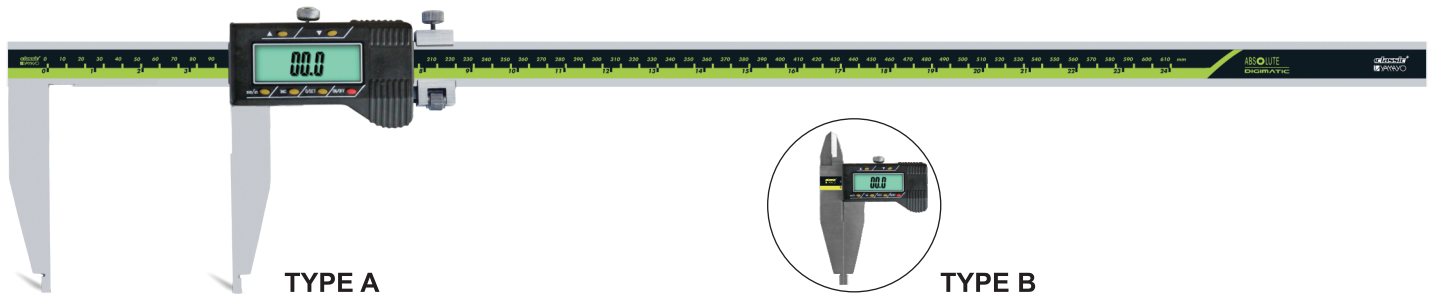

Heavy Duty Digimatic Calipers

FEATURES

- Functions: On/Off, ABS, Origin, Inch/mm, data preset.
- Power Supply: One CR2032 Battery.
- Made of Stainless Steel.
- Data Output.

SPECIFICATIONS & DIMENSIONS

Order No.	Range	Resolution	Accuracy (\pm)	a	b	c	d	e	L
145-450	450mm/18"	0.01mm/0.0005"	0.05mm	100	12	10	25	X	610
145-600	600mm/24"	0.01mm/0.0005"	0.06mm	100	12	10	25	X	770
145-1000	1000mm/40"	0.01mm/0.0005"	0.08mm	150	20	20	32	X	1210
145B-450	450mm/18"	0.01mm/0.0005"	0.05mm	100	12	10	25	55	620
145B-600	600mm/24"	0.01mm/0.0005"	0.06mm	100	12	10	25	55	770